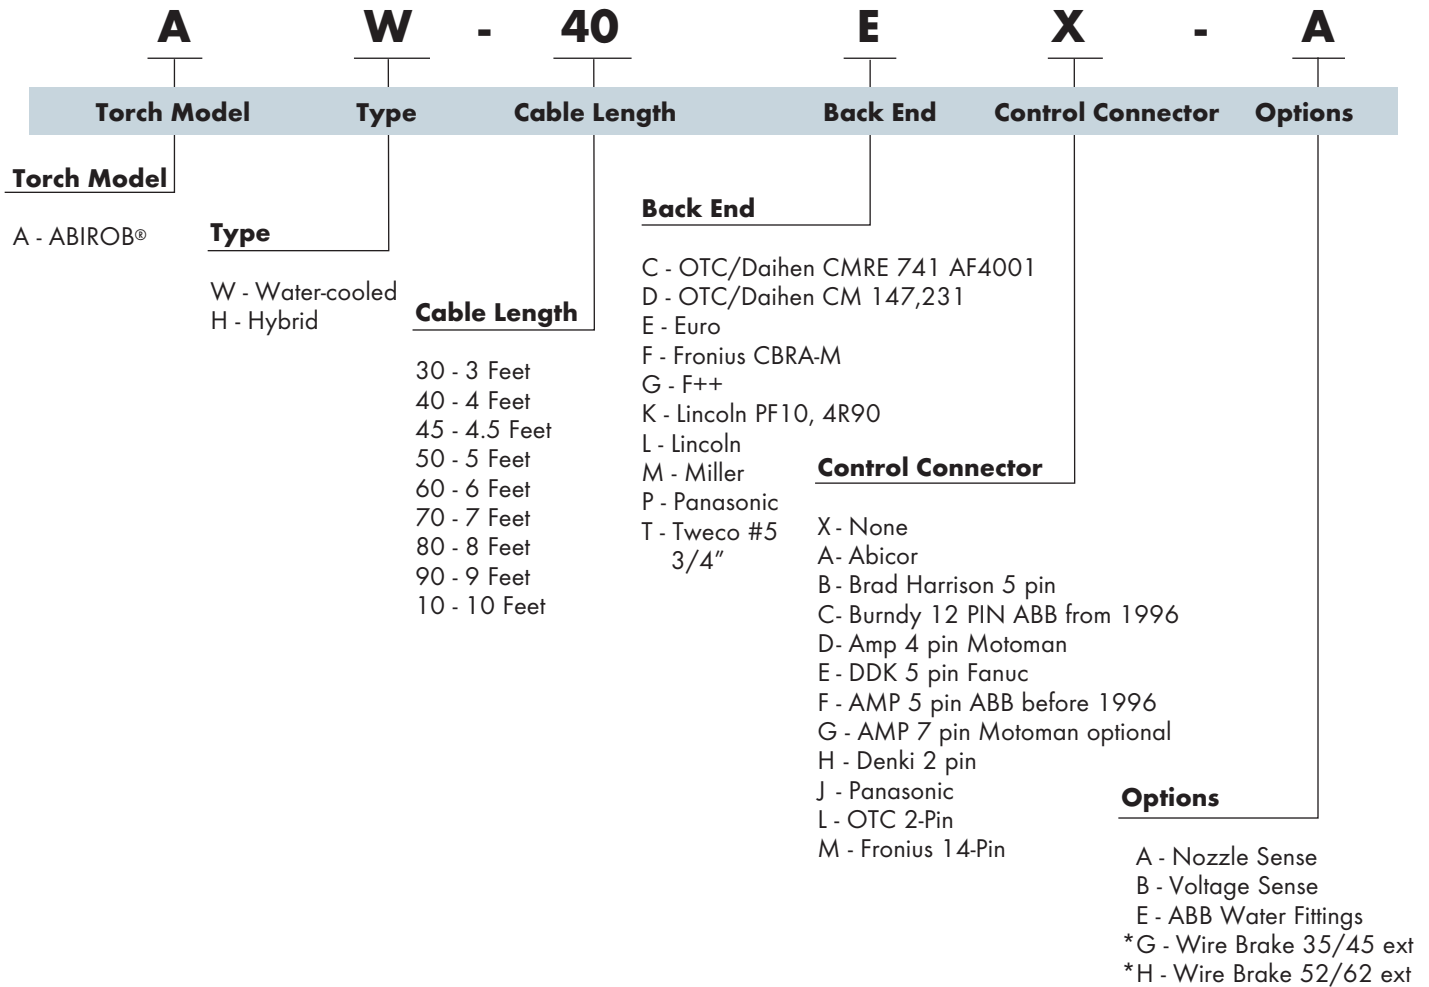

ABIROB® Water-cooled Body/Cable Assembly

Ordering instructions for body/cable assembly

Example: AW-40EX-A

*The wire break options are available on water-cooled (Type "W") models only

Binzel S.A DE C.V.
Municipio Pabellon de Arteaga 102
Valle De Aguascalientes, 20358
San Francisco de los Romo, Ags. Mexico
Phone: +52(499) 973.0133
Fax: +52(499) 973.1388
E-Mail: info@binzel.com.mx